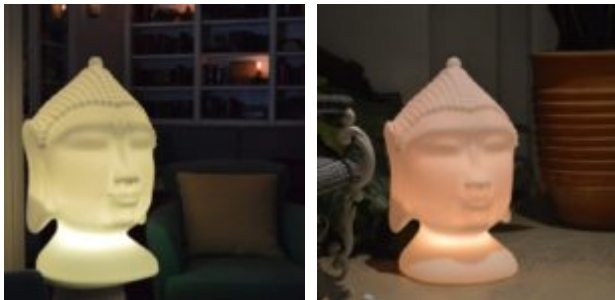

Zena

Traditional Buddha, the Zena lamp will create cosy and relaxing atmosphere in any room both indoor and outdoor.

SKU: ZEN588657

Size

19.3 × 17 × 27.5 in

49.02 cm

Specifications

- Cordless-nomad Lamp
- Polyethylene body
- Indoor/Outdoor light
- Removable RGB LED Module
- Rechargeable with Lion-Polymer batteries
- RF remote control compatible
- Waterproof IP68
- Shock resistant
- Large panel of colors to choose from
- Between 6 to 8 hours of use once fully charged
- Certified: CE, UL, ROHS, FCC
- Designed and Manufactured in Europe