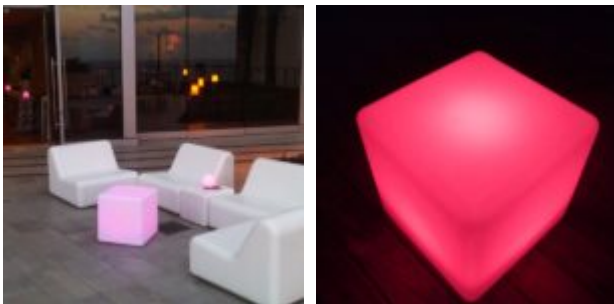

Kubbia

Perfect for lounge, you can use it as a coffee table or a seat as the Artkalia-Kubbia is able to support up to 240lb. You will love it!

SKU: *KUB588206*

Size

17 × 17 × 17 in

43.18 cm

Specifications

- Cordless-nomad Lamp
- Polyethylene body
- Indoor/Outdoor light
- Removable RGB LED Module
- Rechargeable with Lion-Polymer batteries
- RF remote control compatible
- Waterproof IP68
- Shock resistant
- Large panel of colors to choose from
- Between 6 to 8 hours of use once fully charged
- Certified: CE, UL, ROHS, FCC

See product on our website

Options

-  Wireless only
-  Polyethylene Solid Color
-  RF Remote Control