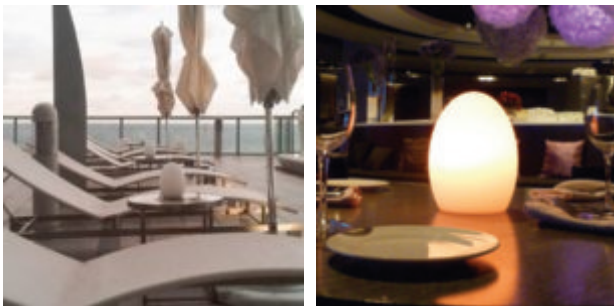

See product on our website

Options

- Wireless only
- RF Remote Control