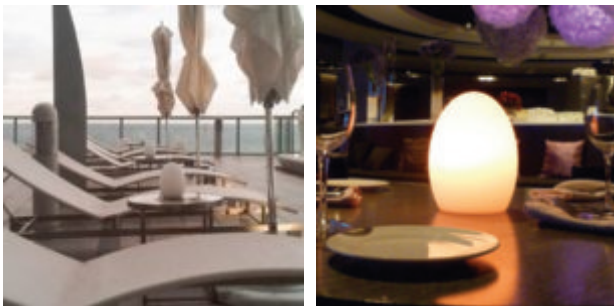

Eggy

At once playful and elegant, the Artkalia Eggy LED egg is a petite mood light that will enhance any dinner party, festive or intimate, indoor or outdoor. The smooth egg-shaped form is made out of white opaque polyethylene. This material is both exceedingly durable and effective in evenly diffusing any of the chosen lighting colors and effects.

SKU: *EGG588275*

Size

5.5 × 5.5 × 7.5 in

13.97 cm

Specifications

- Cordless-nomad Table Lamp
- Polyethylene body
- Indoor/Outdoor light
- Removable RGB LED Module
- Rechargeable with Lion-Polymer batteries
- RF remote control compatible
- Waterproof IP68
- Shock resistant
- Large panel of colors to choose from
- Between 6 to 8 hours of use once fully charged
- Certified: CE, UL, ROHS, FCC