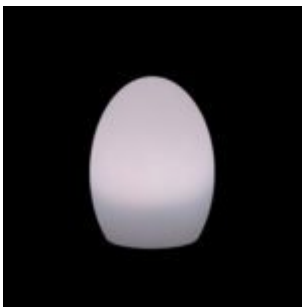

# Eggy

At once playful and elegant, the Artkalia Eggy LED egg is a petite mood light that will enhance any dinner party, festive or intimate, indoor or outdoor. The smooth egg-shaped form is made out of white opaque polyethylene. This material is both exceedingly durable and effective in evenly diffusing any of the chosen lighting colors and effects.

## Size

5.5 × 5.5 × 7.5 in

13.97 cm

## Specifications

- Cordless-nomad Table Lamp
- Polyethylene body
- Indoor/Outdoor light
- Removable RGB LED Module
- Rechargeable with Lion-Polymer batteries
- RF remote control compatible
- Waterproof IP68
- Shock resistant
- Large panel of colors to choose from
- Between 6 to 8 hours of use once fully charged
- Certified: CE, UL, ROHS, FCC