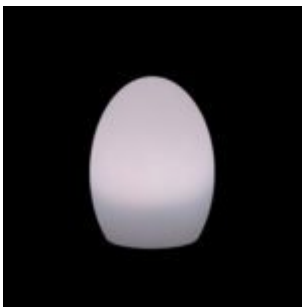

Eggy

At once playful and elegant, the Artkalia Eggy LED egg is a petite mood light that will enhance any dinner party, festive or intimate, indoor or outdoor. The smooth egg-shaped form is made out of white opaque polyethylene. This material is both exceedingly durable and effective in evenly diffusing any of the chosen lighting colors and effects.

SKU: *EGG588275*

Size

5.5 × 5.5 × 7.5 in

13.97 cm

Specifications

- Cordless-nomad Table Lamp
- Polyethylene body
- Indoor/Outdoor light
- Removable RGB LED Module
- Rechargeable with Lion-Polymer batteries
- RF remote control compatible
- Waterproof IP68
- Shock resistant
- Large panel of colors to choose from
- Between 6 to 8 hours of use once fully charged
- Certified: CE, UL, ROHS, FCC