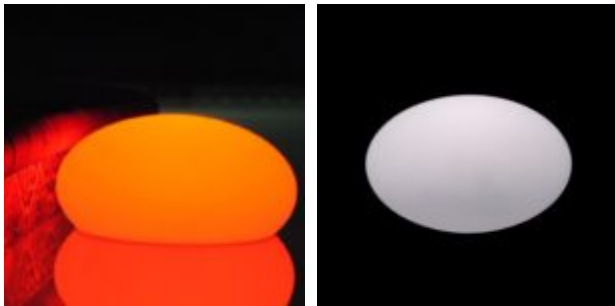

Ballia Flatball

Ideal for rooms or pools and backyards, everybody will enjoy the Artkalia-Ballia Flat original shape.

SKU: *BAF588299*

Size

7 x 11 x 7 in

17.78 cm

Specifications

- Cordless-nomad Lamp
- Polyethylene body
- Indoor/Outdoor light
- Removable RGB LED Module
- Rechargeable with Lion-Polymer batteries
- RF remote control compatible
- Waterproof IP68
- Shock resistant
- Large panel of colors to choose from
- Between 6 to 8 hours of use once fully charged
- Certified: CE, UL, ROHS, FCC