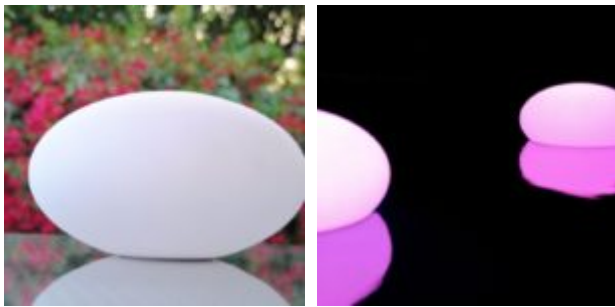

Ballia Flatball

Ideal for rooms or pools and backyards, everybody will enjoy the Artkalia-Ballia Flat original shape.

SKU: *BAF588299*

Size

7 x 11 x 7 in

17.78 cm

Specifications

- Cordless-nomad Lamp
- Polyethylene body
- Indoor/Outdoor light
- Removable RGB LED Module
- Rechargeable with Lion-Polymer batteries
- RF remote control compatible
- Waterproof IP68
- Shock resistant
- Large panel of colors to choose from
- Between 6 to 8 hours of use once fully charged
- Certified: CE, UL, ROHS, FCC